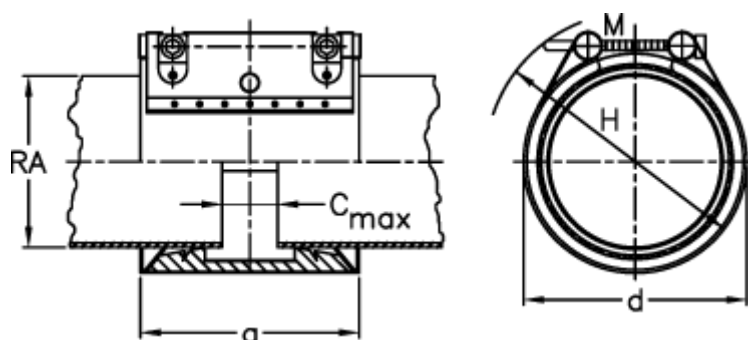

Data Sheet

Article number: 025778600219

Description: Norma Connect pipe coupling
GRIP W5 Ø=219,1 NBR, 16 bar

Measures

a	= 142
C max with insertion band	= 35
d	= 240
H	= 270
M (screw)	= M16
Nominal pressure (bar)	= 16
RA	= 219.1
RA min-RA max	= 216,0-221,0

Weight a piece = 6.5